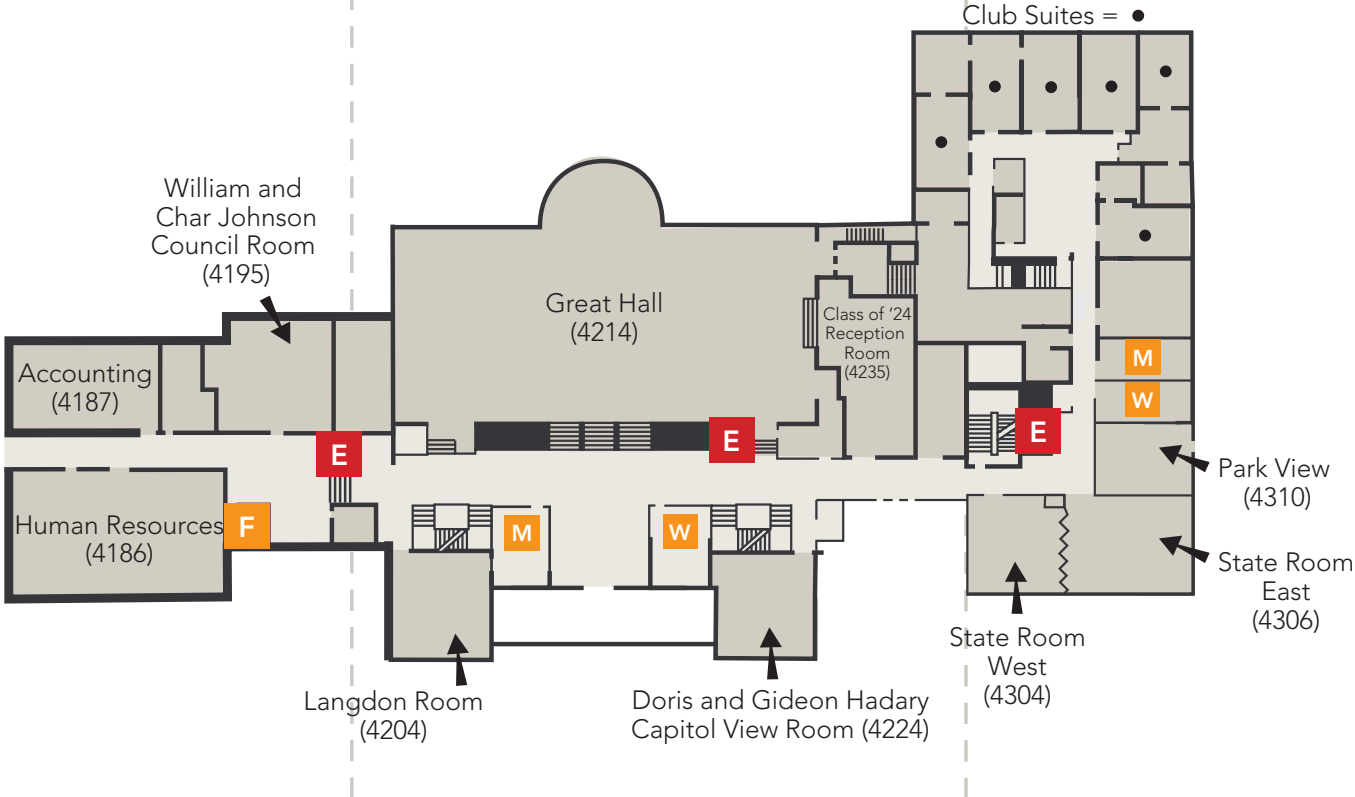

WEST WING

CENTRAL CORE

EAST WING

4