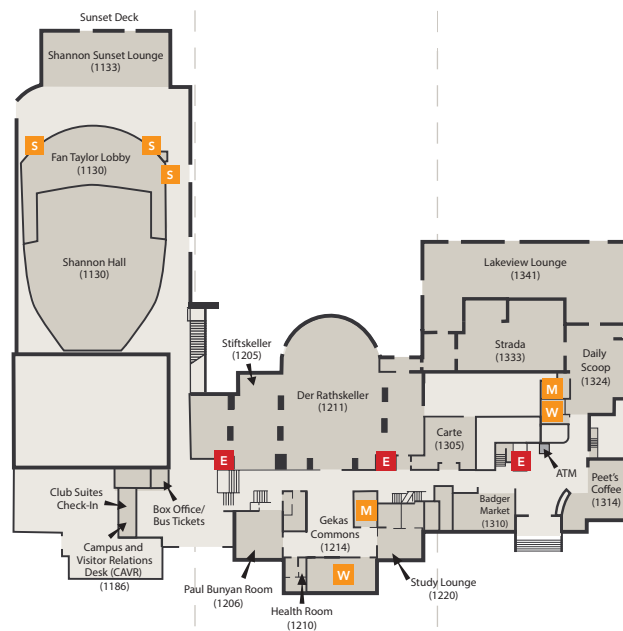

Lower Level