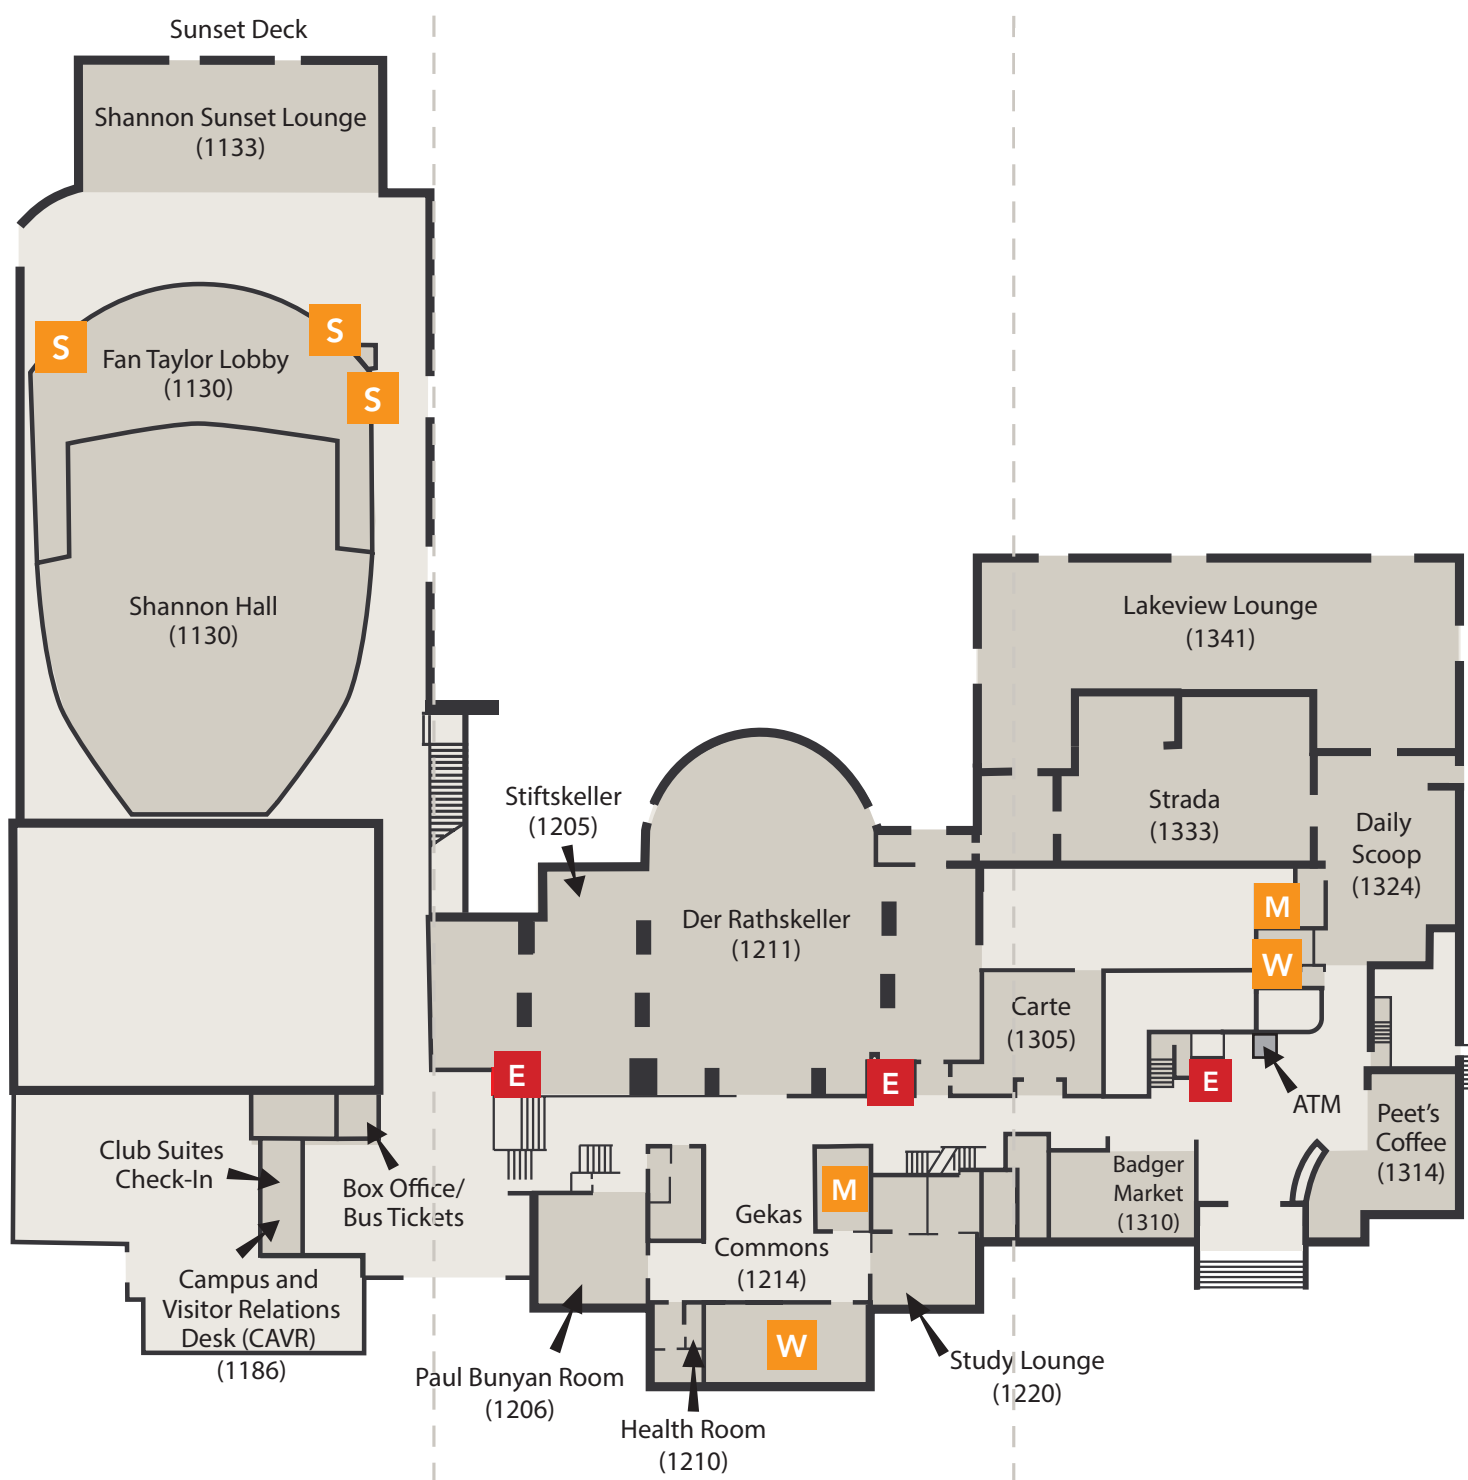

WEST WING

CENTRAL CORE

EAST WING

1